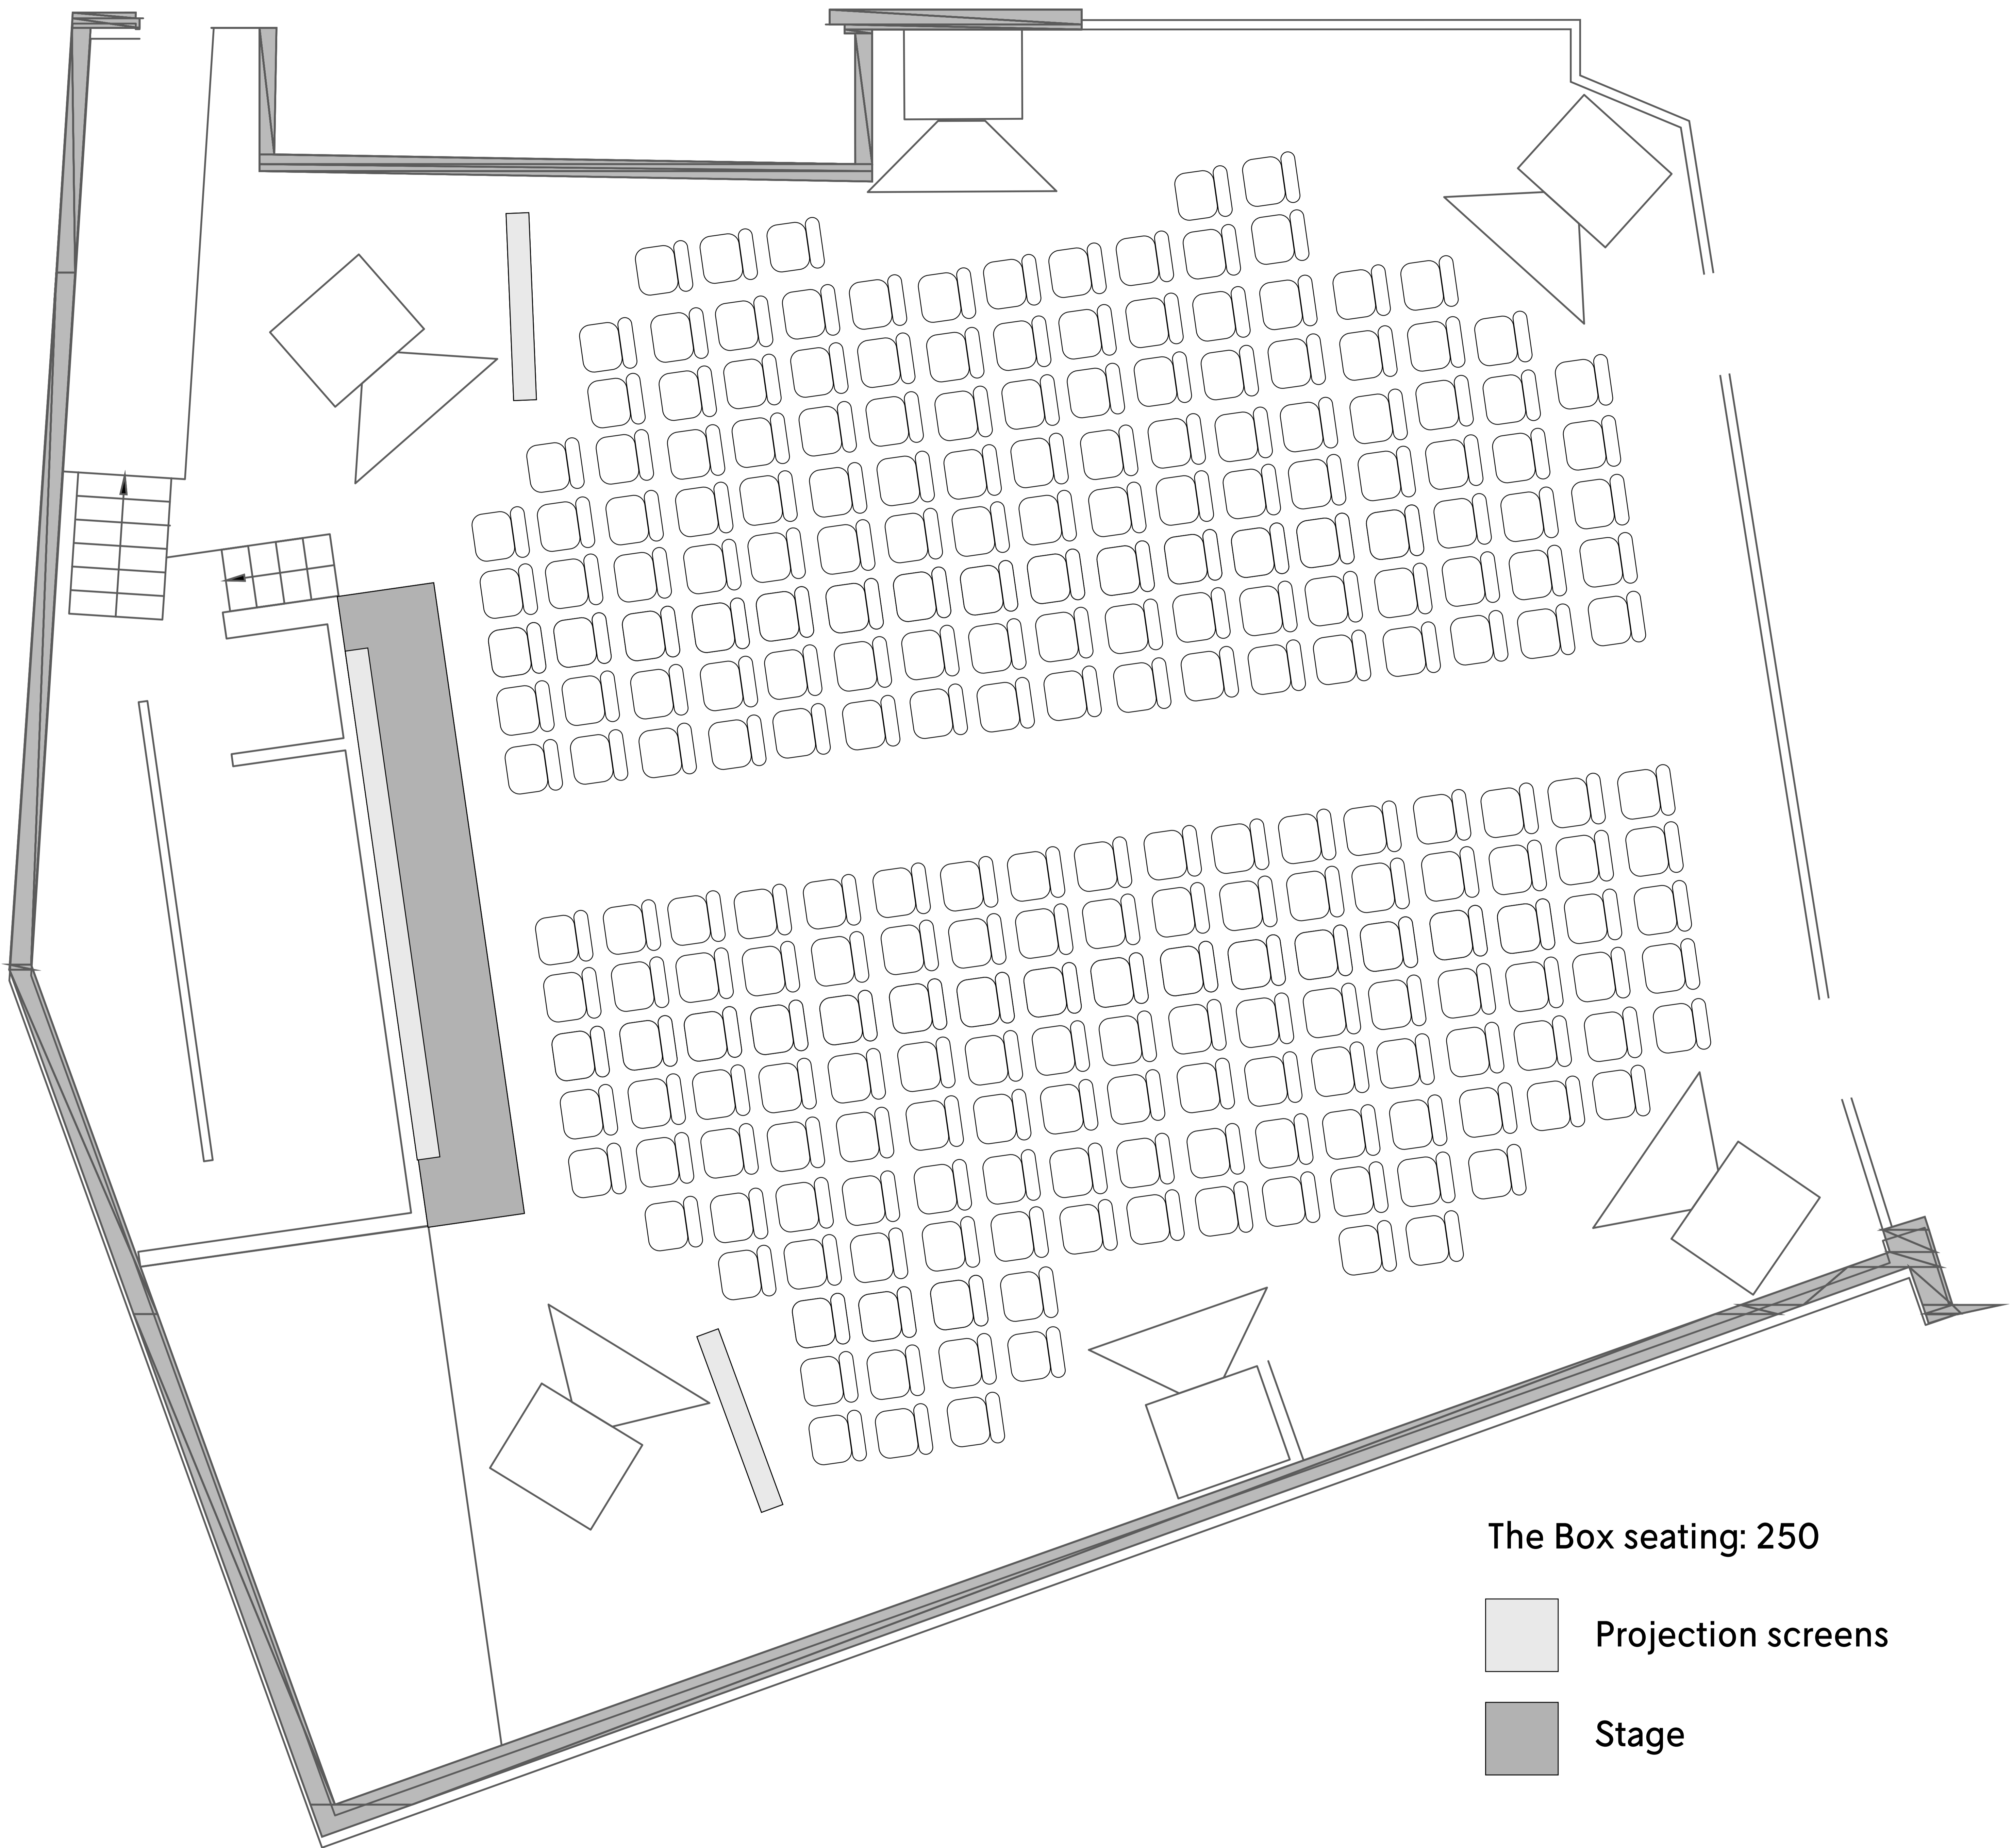

The Box Dining seating: 170

Projection screens

Stage

The Box seating: 250

- Projection screens
- Stage

The Box seating: 300

Projection screens

Stage