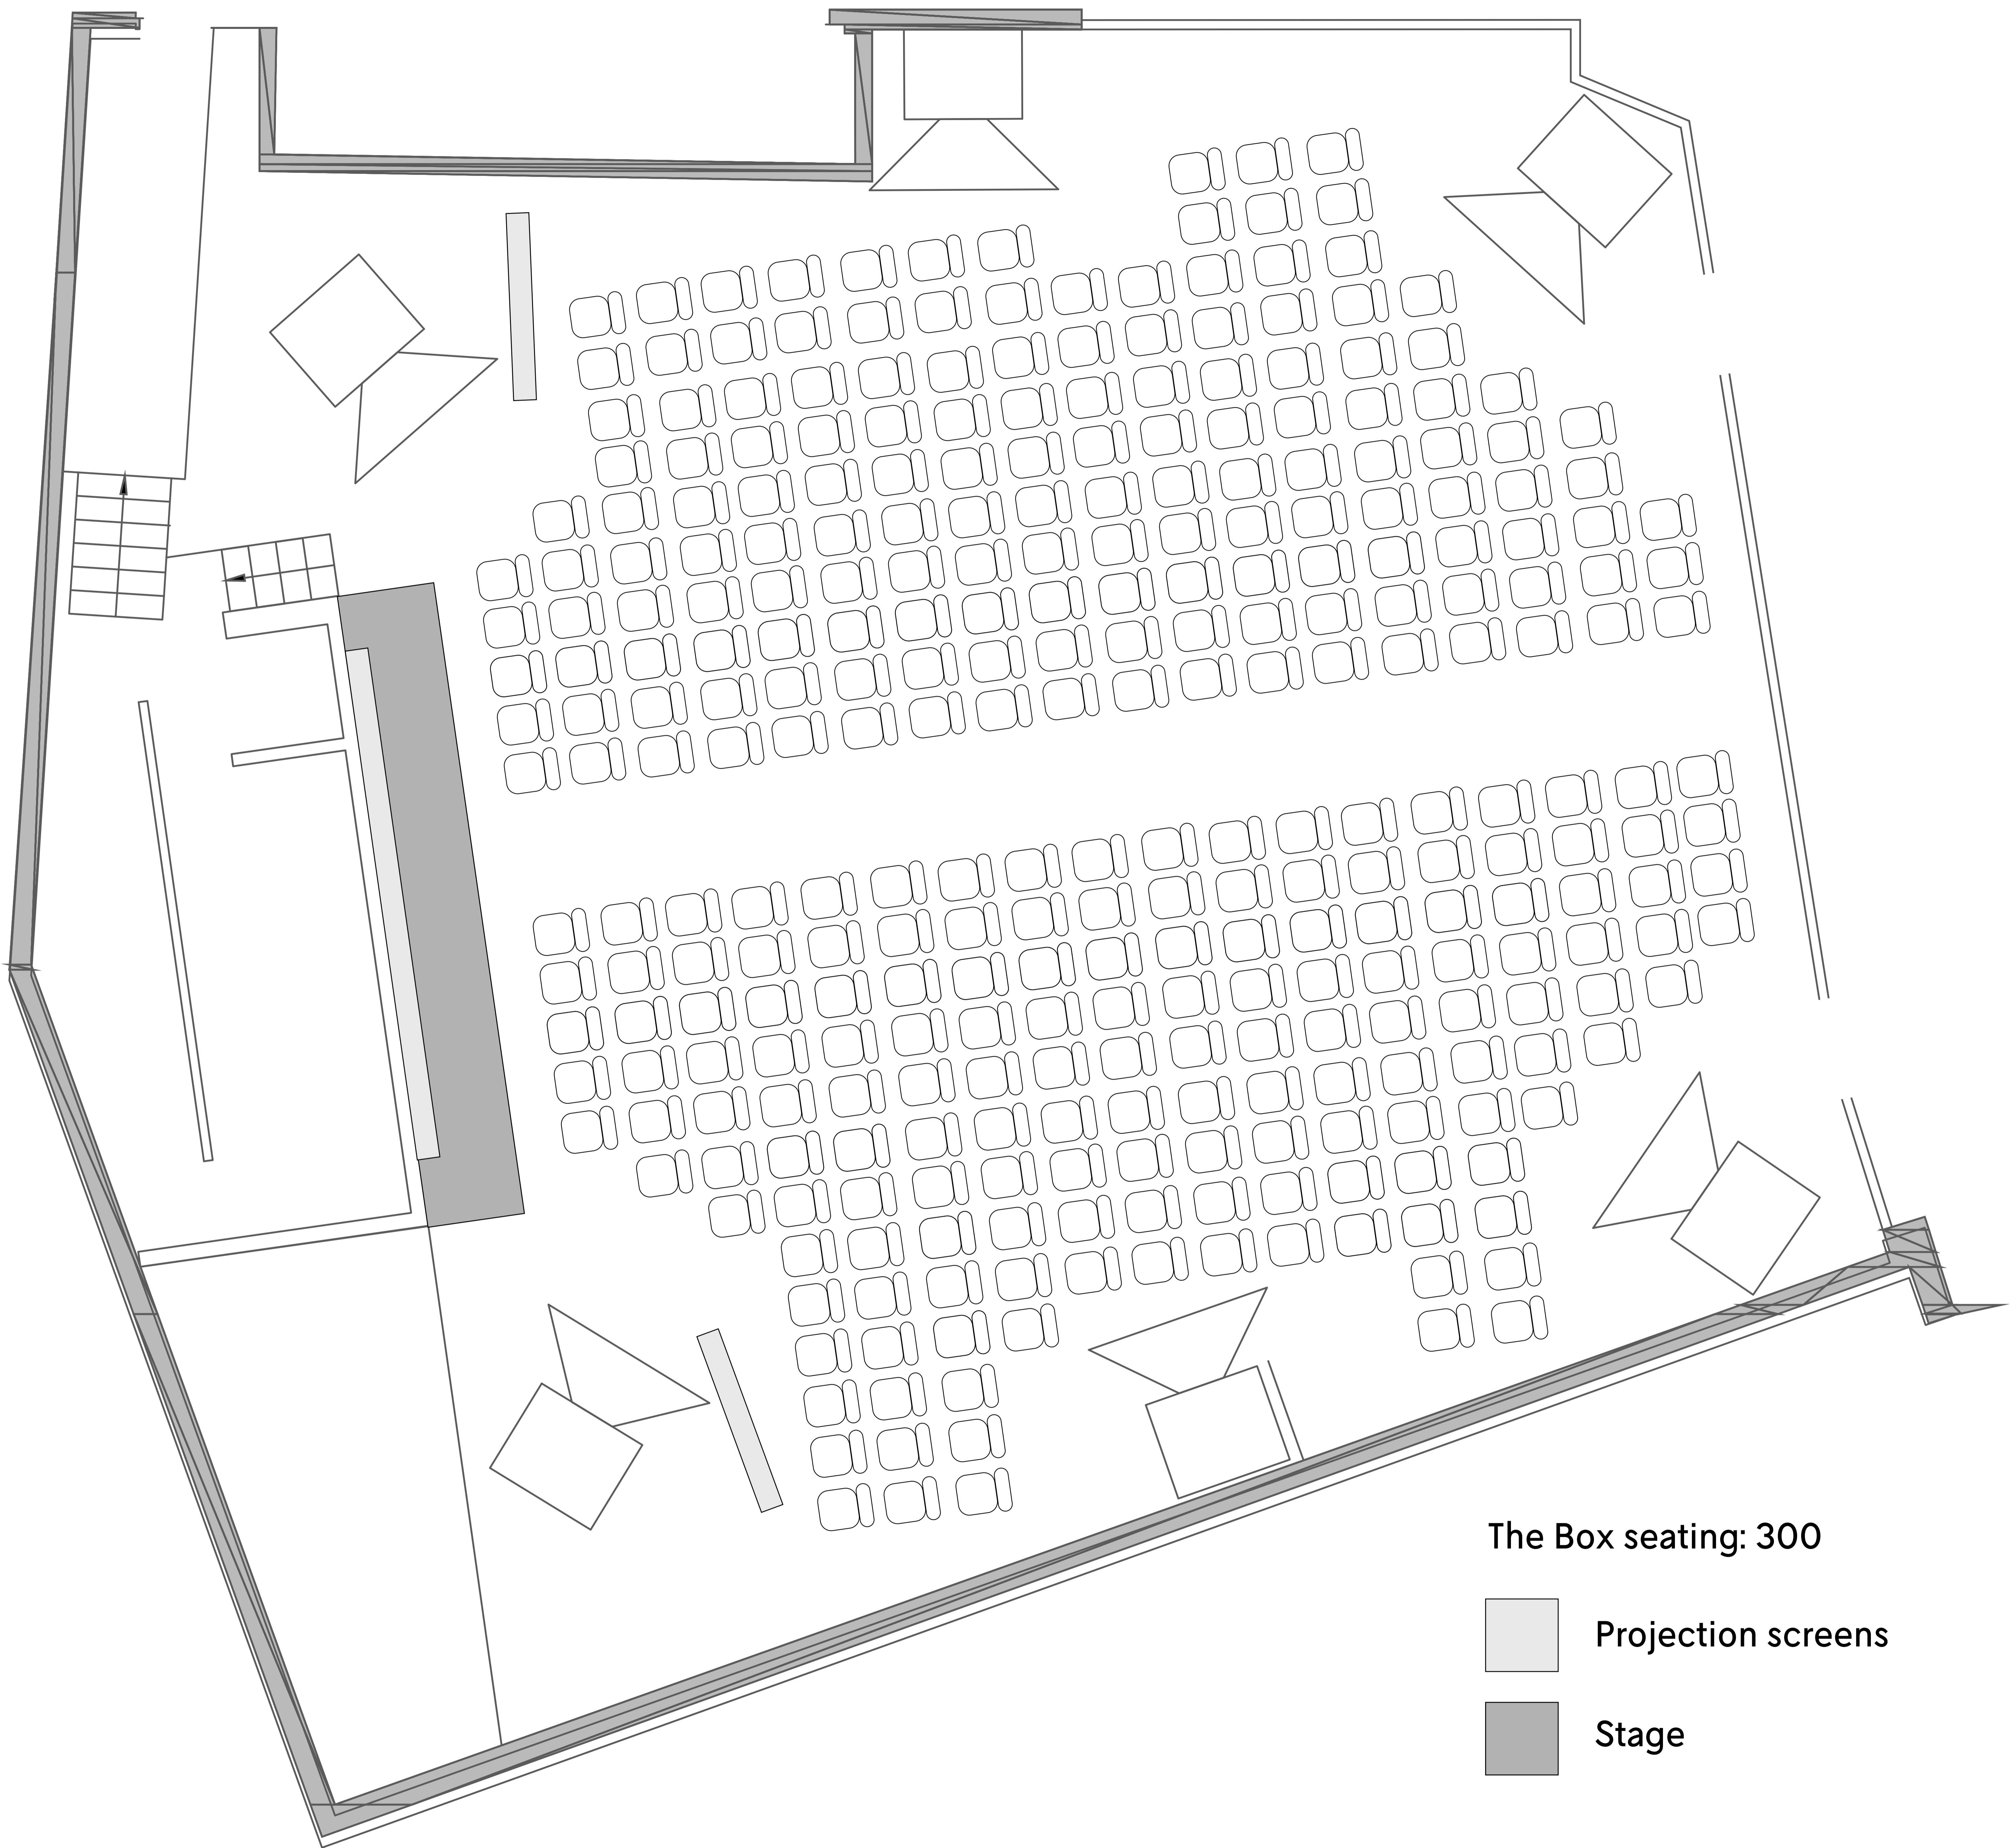

The Box Dining seating: 170

Projection screens

Stage

The Box seating: 250

- Projection screens
- Stage

The Box seating: 300

Projection screens

Stage